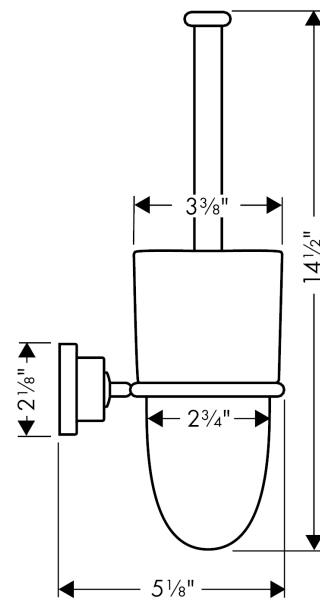

**AXOR Citterio
Toilet Brush with Holder Wall-Mounted**

Finishes : **brushed nickel** Part no. : **41735820**

Features

- Metal
- material recess: matt glass
- accent colour: white
- with separate recess
- concealed fastening
- Wall-mounted

Item details

List Price \$ 443.00

Product image

Scale drawing

AXOR Citterio
Toilet Brush with Holder Wall-Mounted
Finishes : **brushed nickel** Part no. : **41735820**

Exploded drawing

Year of production: >04/07

AXOR Citterio
Toilet Brush with Holder Wall-Mounted
 Finishes : **brushed nickel** Part no. : **41735820**

Spare parts list

Year of production: >04/07

| Pos. | | Part no. | Price | PU |
|------|----------------------------|----------|-------|----|
| 1 | mounting set | 40915000 | - | 1 |
| 2 | support element | 96341000 | - | 1 |
| 3 | glass cup on its own | 41085000 | - | 1 |
| 4 | stick with brush | 40089820 | - | 1 |
| 5 | WC-brush white | 40088000 | - | 1 |
| 6 | plastic ring | 97591XXX | - | - |
| 7 | pin | 97546XXX | - | - |
| 8 | hexagon socket screw M4x10 | 97661000 | - | 1 |