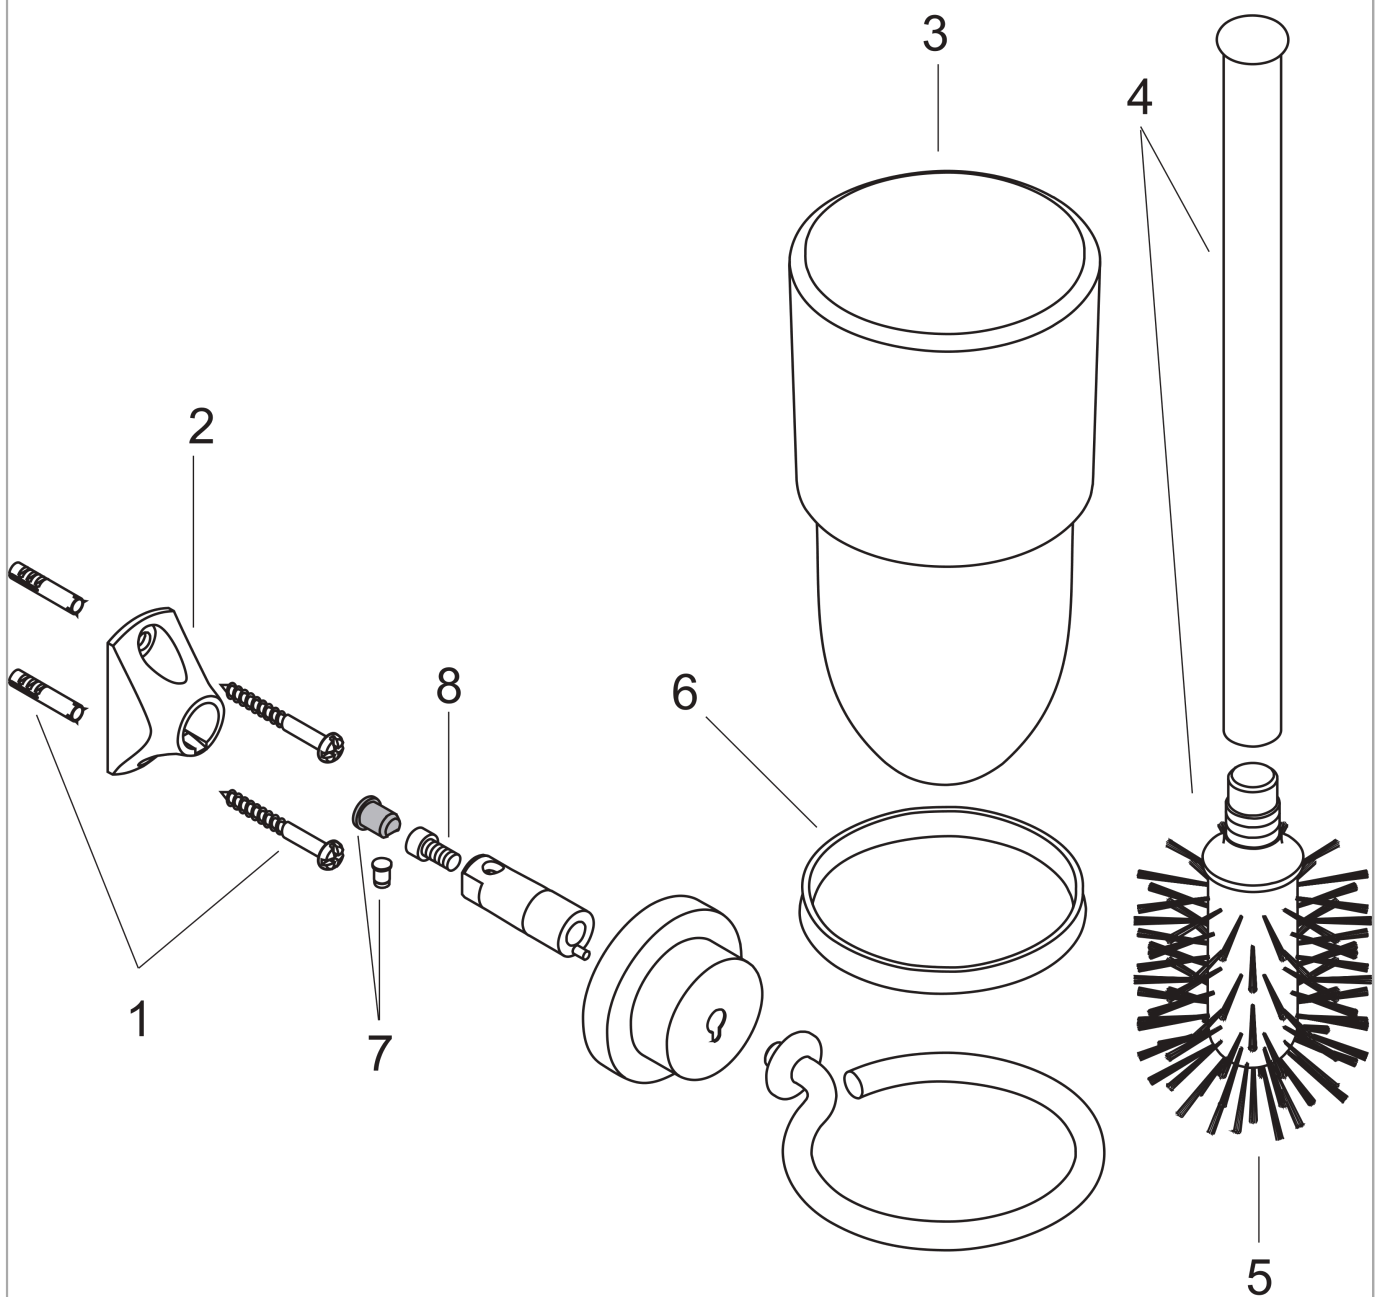

**AXOR Citterio
Toilet Brush with Holder Wall-Mounted**

Finishes : **brushed nickel** Part no. : **41735820**

Features

- Metal
- material recess: matt glass
- accent colour: white
- with separate recess
- concealed fastening
- Wall-mounted

Item details

List Price \$ 443.00

Product image

Scale drawing

AXOR Citterio
Toilet Brush with Holder Wall-Mounted
Finishes : **brushed nickel** Part no. : **41735820**

Exploded drawing

Year of production: >04/07

AXOR Citterio
Toilet Brush with Holder Wall-Mounted
 Finishes : **brushed nickel** Part no. : **41735820**

Spare parts list

Year of production: >04/07

| Pos. | | Part no. | Price | PU |
|------|----------------------------|----------|-------|----|
| 1 | mounting set | 40915000 | - | 1 |
| 2 | support element | 96341000 | - | 1 |
| 3 | glass cup on its own | 41085000 | - | 1 |
| 4 | stick with brush | 40089820 | - | 1 |
| 5 | WC-brush white | 40088000 | - | 1 |
| 6 | plastic ring | 97591XXX | - | - |
| 7 | pin | 97546XXX | - | - |
| 8 | hexagon socket screw M4x10 | 97661000 | - | 1 |